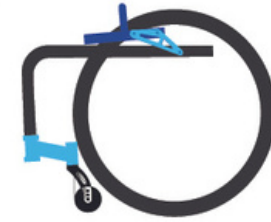

- Comfort cushion
- Under seat holder for back pack

- Frame colors
- 

- Instantly convert wheelbase by swivelling caster arm

- Caster options*
- 

*(Shown with optional 8x10cm casters)

- Removable and washable back rest cover
 - Back rest colors
- 

- Folding back rest

- Zip pocket

- Angle adjustable back rest

- 5-position seat height adjustment

- Adjustable center of balance

- Quick release axle

• (Shown with optional 24x1.95" pneumatic rear wheels)