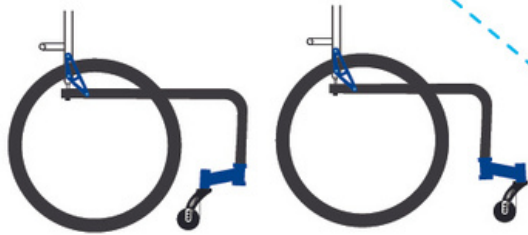

Standard features

- Comfort cushion
- Under seat holder for back pack

1. Frame colors

- Instantly convert wheelbase by swivelling caster arm