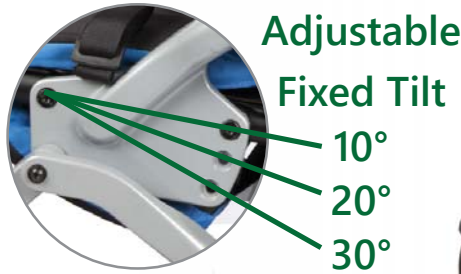

3 Sizes Available

www.facebook.com/KifasOrtopedik

REACH™

| Size Options | Max Seat Width |
|--------------|----------------|
| REACH™ 12 | 12 in / 30 cm |
| REACH™ 14 | 14 in / 35 cm |
| REACH™ 16 | 16 in / 40 cm |

Specifications & Adjustment Range

| | REACH™ 12 | REACH™ 14 | REACH™ 16 |
|--|---------------------------------------|---------------------------------------|---------------------------------------|
| Weight Limit | 80 lbs / 36 kg | 110 lbs / 50 kg | 150 lbs / 68 kg |
| Seat Width | 8-12 in / 20-30 cm | 10-14 in / 25-35 cm | 12-16 in / 30-40 cm |
| Seat Depth | 8-13 in / 20-33 cm | 11-16 in / 28-40 cm | 13-18 in / 33-46 cm |
| Back Height | 11-18 in / 28-46 cm | 13-21 in / 33-53 cm | 16-24 in / 40-61 cm |
| Seat to Footplate | 8-13 in / 20-33 cm | 11-16 in / 28-40 cm | 13-18 in / 33-46 cm |
| Adjustable Fixed Tilt Positions | 10°, 20°, or 30° | 10°, 20°, or 30° | 10°, 20°, or 30° |
| Seat to Back Angle Range with 10° Fixed Tilt | 85°, 90°, 95°, 100°, 105°, 110°, 115° | 85°, 90°, 95°, 100°, 105°, 110°, 115° | 85°, 90°, 95°, 100°, 105°, 110°, 115° |
| Seat to Back Angle Range with 20° Fixed Tilt | 85°, 90°, 95°, 100°, 105° | 85°, 90°, 95°, 100°, 105° | 85°, 90°, 95°, 100°, 105° |
| Seat to Back Angle Range with 30° Fixed Tilt | 85°, 90°, 95° | 85°, 90°, 95° | 85°, 90°, 95° |
| Weight of Chair | 27 lbs / 12 kg | 29 lbs / 13 kg | 31 lbs / 14 kg |
| Maximum Safe Slope | 5° | 5° | 5° |
| Rear Wheel Diameter | 12 in / 30 cm | 12 in / 30 cm | 12 in / 30 cm |
| Front Caster Diameter | 7 in / 18 cm | 7 in / 18 cm | 7 in / 18 cm |
| Chair Width | 21.5 in / 55 cm | 23.5 in / 60 cm | 25.5 in / 65 cm |
| Folded Dimensions | 31 x 21.5 x 18 in / 79 x 55 x 46 cm | 31 x 23.5 x 18 in / 79 x 60 x 46 cm | 33 x 25.5 x 18 in / 84 x 65 x 46 cm |